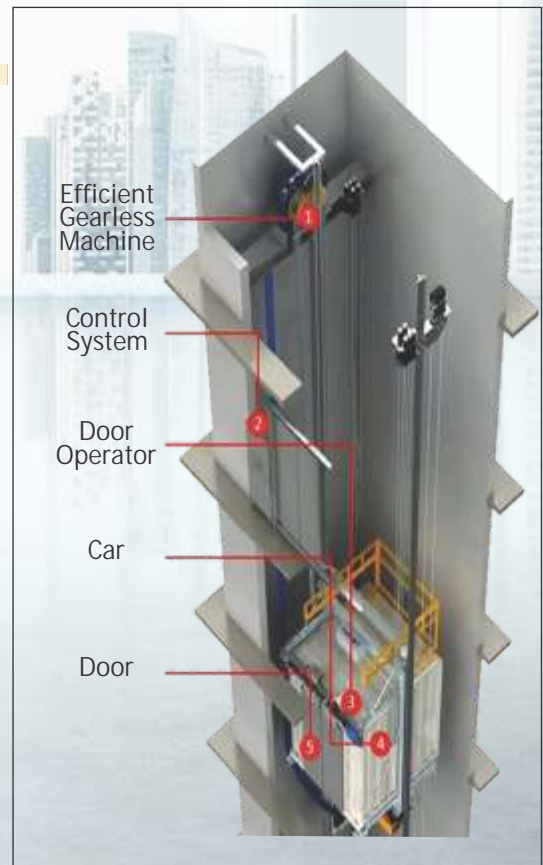

We use the most innovative systems to install, maintain repair and upgrade the equipments. You can be sure to get the best quality work at the best possible price.

ELEVATORS CABINS

MR GEARED ELEVATORS

CAPACITY

4 TO 26 Passengers

DRIVE

Close loop selective collective controller with VVVF Drive and ARD
Open loop Down collective controller with VVVF Drive and ARD

SPEED

0.5 M/s to 2.5 m/s

DOOR TYPE

- Automatic center opening doors
- Automatic side opening / Telescopic doors
- Manually operated telescopic sliding doors
- Manually operated swing doors

GEARLESS ELEVATORS

MAJOR ADVANTAGES

- ▶ No Machine room required - saving time and cost for machine room construction
- ▶ Better elevation
- ▶ Lift can be taken to terrace
- ▶ Faster installation
- ▶ Power saving due to gearless machine