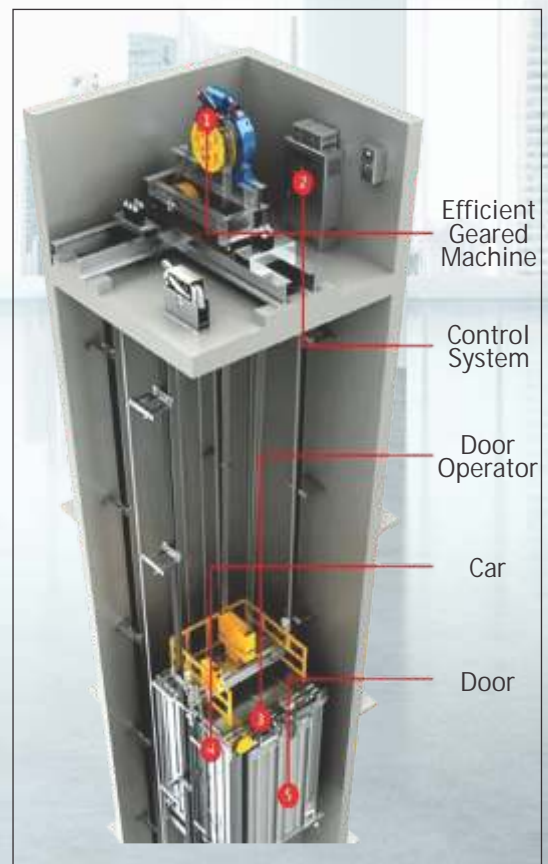

We use the most innovative systems to install, maintain repair and upgrade the equipments. You can be sure to get the best quality work at the best possible price.

ELEVATORS CABINS

MR GEARED ELEVATORS

CAPACITY

4 TO 26 Passengers

DRIVE

Close loop selective collective controller with VVVF Drive and ARD
Open loop Down collective controller with VVVF Drive and ARD

SPEED

0.5 M/s to 2.5 m/s

DOOR TYPE

- Automatic center opening doors
- Automatic side opening / Telescopic doors
- Manually operated telescopic sliding doors
- Manually operated swing doors

GEARLESS ELEVATORS

MAJOR ADVANTAGES

- ▶ No Machine room required - saving time and cost for machine room construction
- ▶ Better elevation
- ▶ Lift can be taken to terrace
- ▶ Faster installation
- ▶ Power saving due to gearless machine